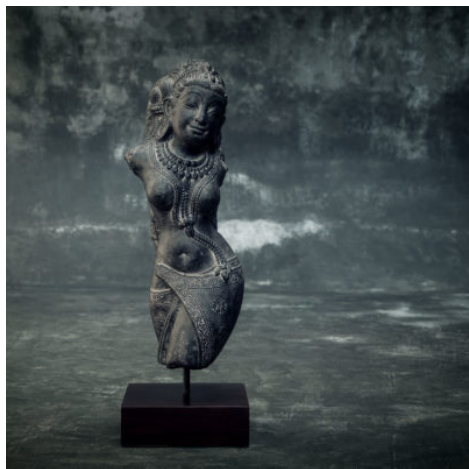

TABLE OF CONTENTS

HINDU COLLECTION 2

HINDU COLLECTION

Our Hindu Collection represents a selection of handcrafted statues, fountains and other beautiful decorative products of the Balinese Culture.

FEMALE TORSO ON STAND

Product Size : L: 24cm x W: 17cm x H: 55cm

Packing Size : L: 29cm x W: 21.5cm x H: 61.5cm

Shipping Weight : 12.3kg

[Read More](#)

SKU: STB 02

Price: From Rp169,500

HINDU FEMALE TORSO ON STAND

Product Size : L: 22cm x W: 22cm x H: 64cm