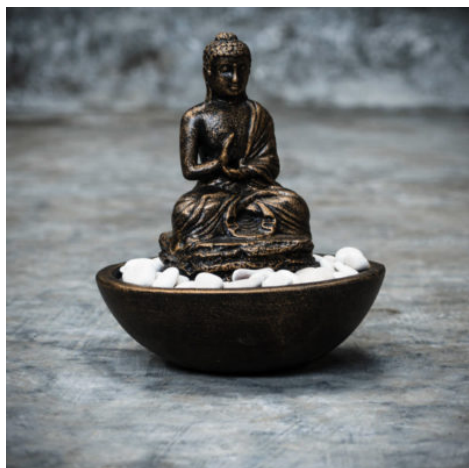

PRAYING BUDDHA TABLE FOUNTAIN

Product Size : L: 25cm x W: 25cm x H: 30cm

Packing Size : L: 27cm x W: 27cm x H: 34cm

Shipping Weight : 5kg

[Read More](#)

SKU: WF 303

Price: Rp148.000 – Rp165.000