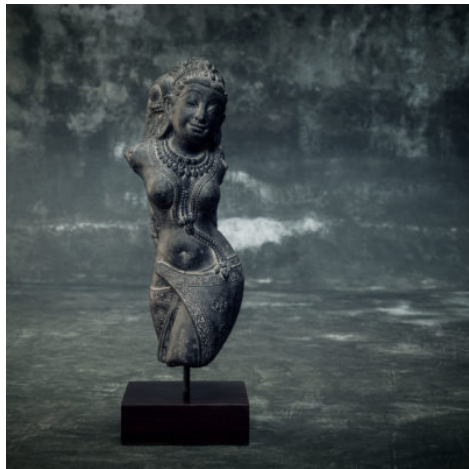

TABLE OF CONTENTS

HINDU COLLECTION 2

HINDU COLLECTION

Our Hindu Collection represents a selection of handcrafted statues, fountains and other beautiful decorative products of the Balinese Culture.

FEMALE TORSO ON STAND

Product Size : L: 24cm x W: 17cm x H: 55cm

Packing Size : L: 29cm x W: 21.5cm x H: 61.5cm

Shipping Weight : 12.3kg

[Read More](#)

SKU: STB 02

Price: Rp169,500 – Rp213,500

HINDU FEMALE TORSO ON STAND

Product Size : L: 22cm x W: 22cm x H: 64cm