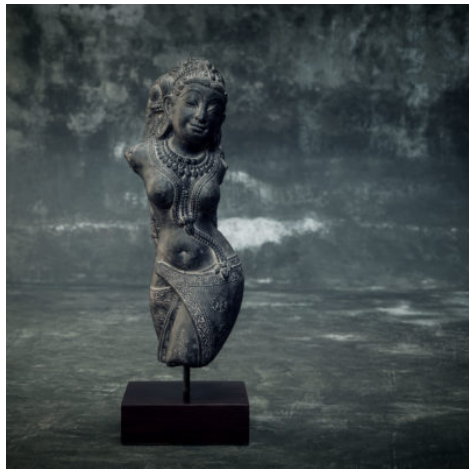

TABLE OF CONTENTS

HINDU COLLECTION 2

HINDU COLLECTION

Our Hindu Collection represents a selection of handcrafted statues, fountains and other beautiful decorative products of the Balinese Culture.

FEMALE TORSO ON STAND

Product Size : L: 24cm x W: 17cm x H: 55cm

Packing Size : L: 29cm x W: 21.5cm x H: 61.5cm

Shipping Weight : 12.3kg

[Read More](#)

SKU: STB 02

Price: From Rp169,500

HINDU FEMALE TORSO ON STAND

Product Size : L: 22cm x W: 22cm x H: 64cm